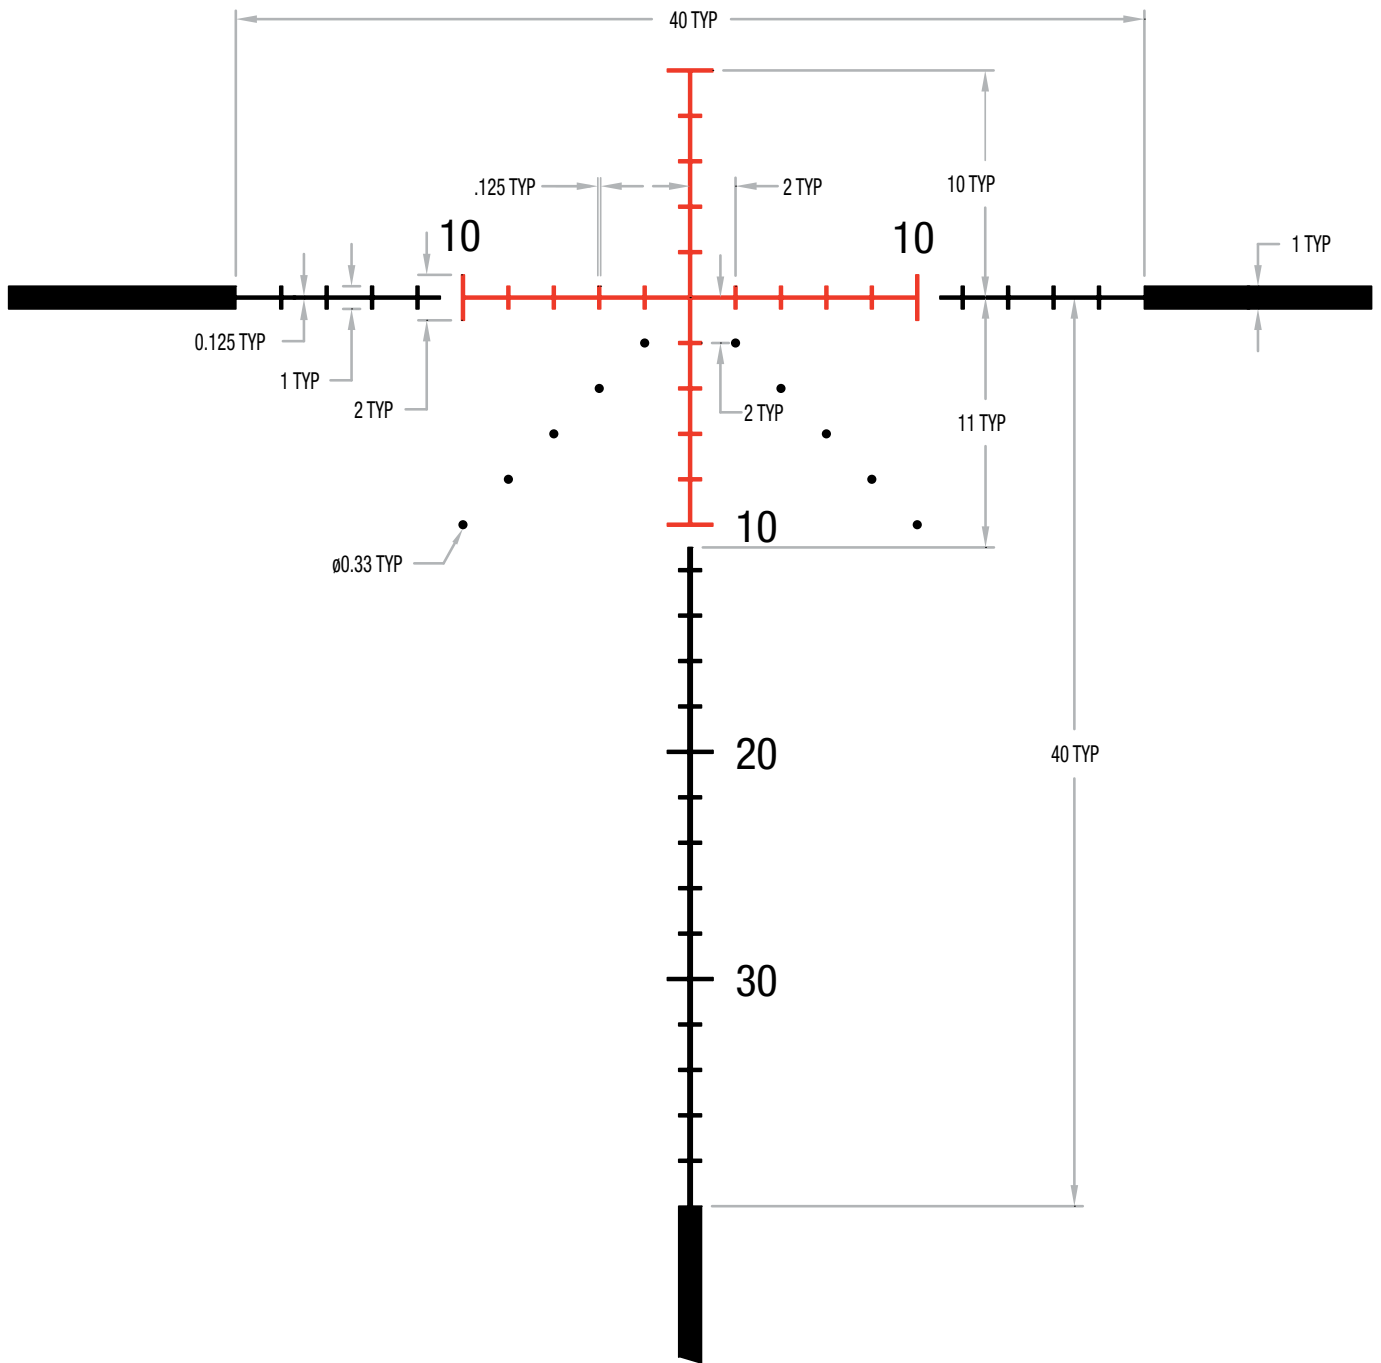

# 2.5-10X56 AccuPOWER™ MOA-DOT RETICLE

Available Options:

■ RS22-C-1900014

■ RS22-C-1900015

*\*reticles not drawn to scale*

**Measurements at High Magnification (MOA)**